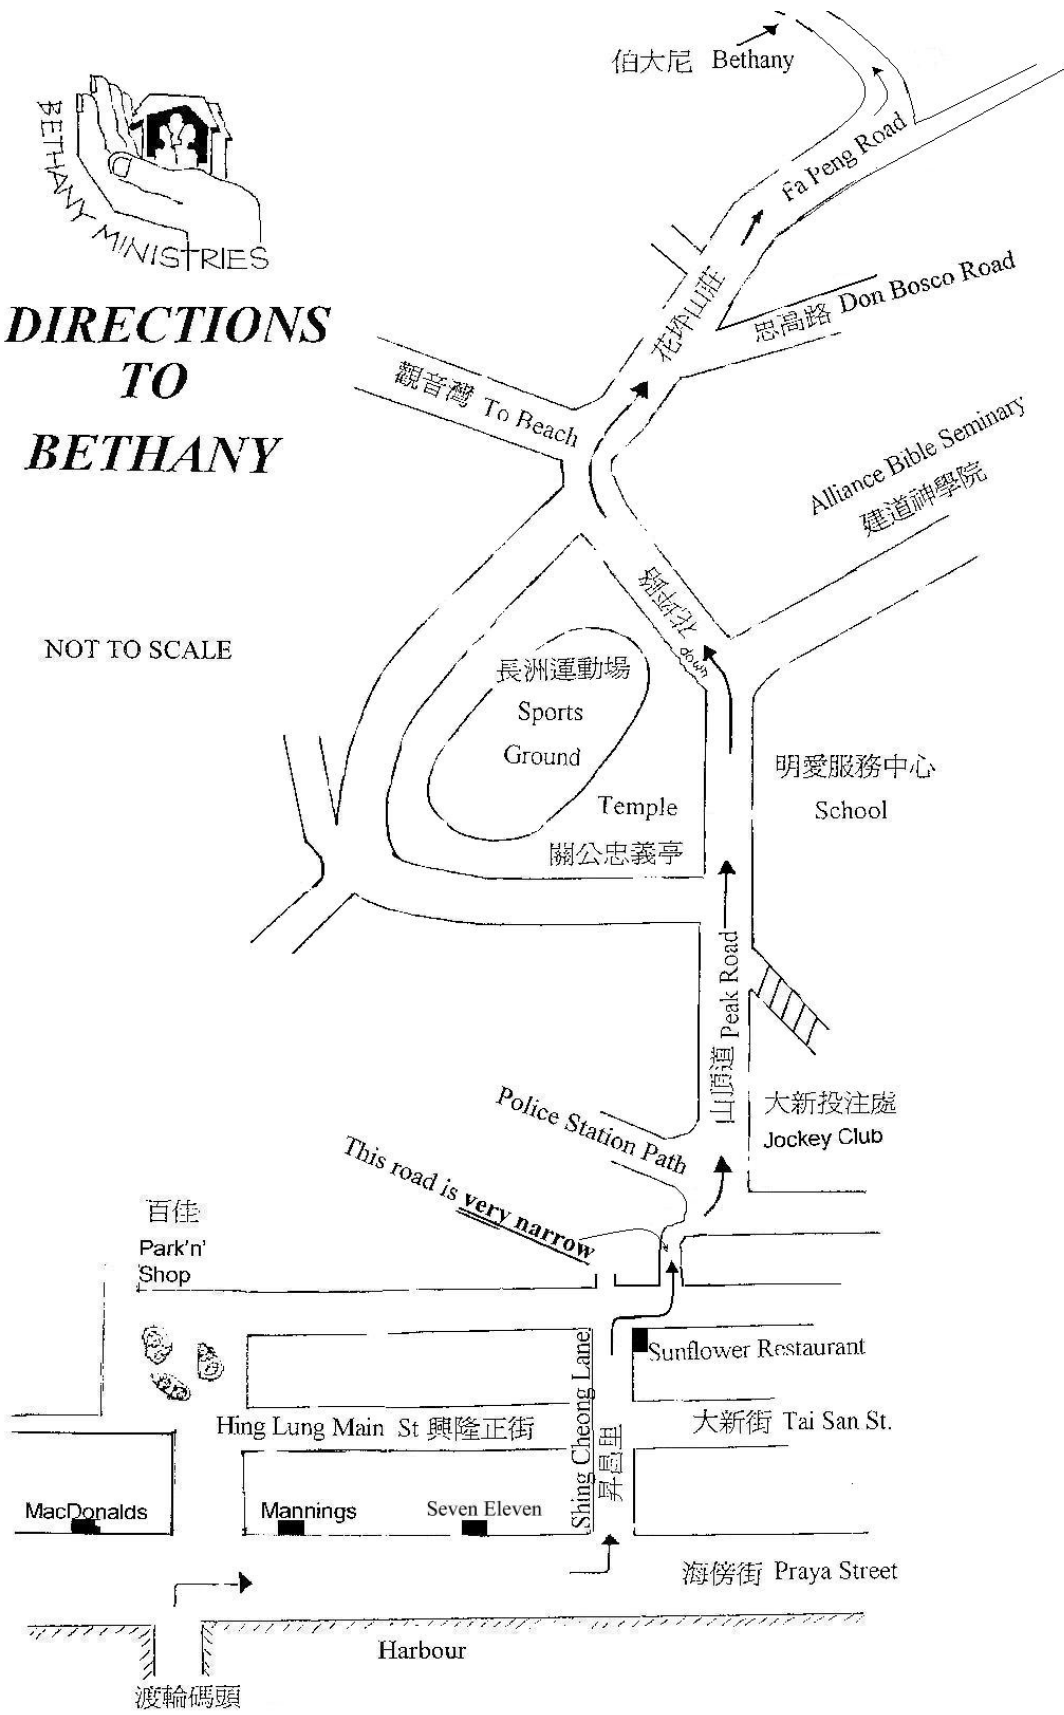

DIRECTIONS TO BETHANY

NOT TO SCALE

Ferry Pier

Bethany Telephone: 2981 7114

After 6 pm: 9059 1012

Bethany Ministries Ltd., 17A The Peak, Cheung Chau, Hong Kong